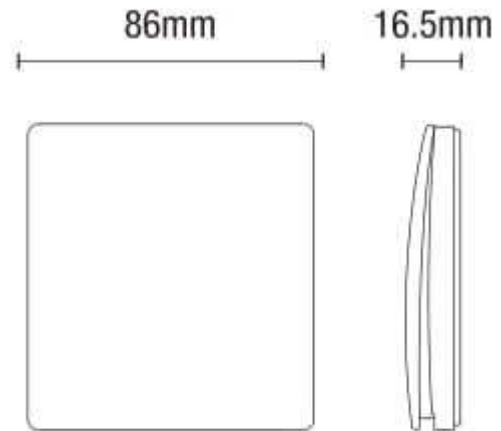

1 Gang Kinetic Push Switch Matt White IP65

CUL-40031-65

The 1 Gang Kinetic Push Switch in Matt White offers a wireless, hassle-free way to control your lighting. With an IP65 water resistance rating, it's perfect for use in areas where durability is key. The switch is battery-free and can be easily installed using adhesive strips, eliminating the need for drilling or re-decorating. Its sleek white finish complements modern interiors, and it can be integrated with smart home assistants for added convenience.

TECHNICAL DATA

Material	Plastic
Colour	White
Bulb Type	NA
Bulb Shape	NA
IP Rating	IP65
Colour Temperature (k)	NA
Max Wattage (W)	NA
Lumen Output (lm)	NA
Number of Bulbs	NA

Get in Touch

t: +44 (0) 161 359 4949
e: info@forumlightingsolutions.com